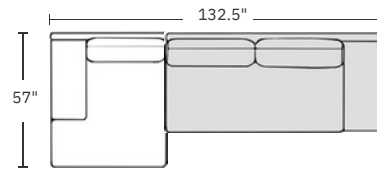

Left Chaise with Armrest

49.5 in x 57 in x 30.75 in (Width x Depth x Height) Seat Height: 16.5 in Seat Depth: 44.5 in

Refined Luxury Living

All measurements are approximations

Right Chaise with Armrest

49.5 in x 57 in x 30.75 in (Width x Depth x Height) Seat Height: 16.5 in Seat Depth: 44.5 in

Armless Sofa with Left Storage Table

83 in x 37.5 in x 30.75 in (Width x Depth x Height) Seat Height: 16.5 in Seat Depth: 24.5 in

Armless Sofa with Right Storage Table

83 in x 37.5 in x 30.75 in (Width x Depth x Height) Seat Height: 16.5 in Seat Depth: 24.5 in

Refined Luxury Living

Armless Sofa with Left Armrest
83 in x 37.5 in x 30.75 in (Width x Depth x Height)
Seat Height: 16.5 in
Seat Depth: 24.5 in

Armless Sofa with Right Armrest
83 in x 37.5 in x 30.75 in (Width x Depth x Height)
Seat Height: 16.5 in
Seat Depth: 24.5 in

Dimensions

Configurations

Modular Sectional

C-Shape

Sectional Sofa with Storage

Sofa Right Arm

Modular Daybed

Sectional Sofa with Armrest