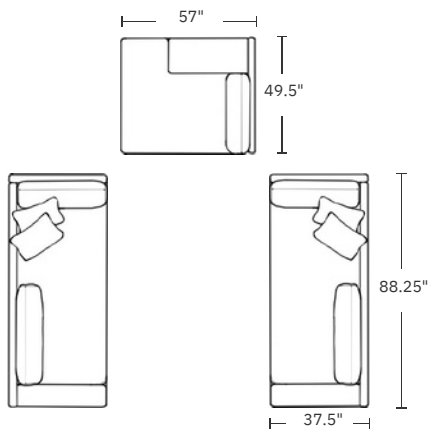

Configurations

Modular Sectional

● Armless Sofa with Storage