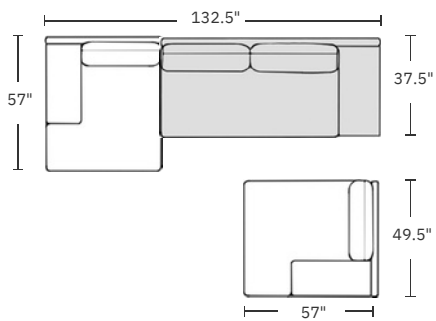

Left Chaise with Armrest

49.5 in x 57 in x 30.75 in (Width x Depth x Height) Seat Height: 16.5 in Seat Depth: 44.5 in

Refined Luxury Living

All measurements are approximations

Right Chaise with Armrest

49.5 in x 57 in x 30.75 in (Width x Depth x Height) Seat Height: 16.5 in Seat Depth: 44.5 in

Armless Sofa with Left Storage Table

83 in x 37.5 in x 30.75 in (Width x Depth x Height) Seat Height: 16.5 in Seat Depth: 24.5 in

Armless Sofa with Right Storage Table

83 in x 37.5 in x 30.75 in (Width x Depth x Height) Seat Height: 16.5 in Seat Depth: 24.5 in

Refined Luxury Living

Armless Sofa with Left Armrest
83 in x 37.5 in x 30.75 in (Width x Depth x Height)
Seat Height: 16.5 in
Seat Depth: 24.5 in

Armless Sofa with Right Armrest
83 in x 37.5 in x 30.75 in (Width x Depth x Height)
Seat Height: 16.5 in
Seat Depth: 24.5 in

Dimensions

Configurations

Modular Sectional

C-Shape

Sectional Sofa with Storage

Sofa Right Arm

Modular Daybed

Sectional Sofa with Armrest