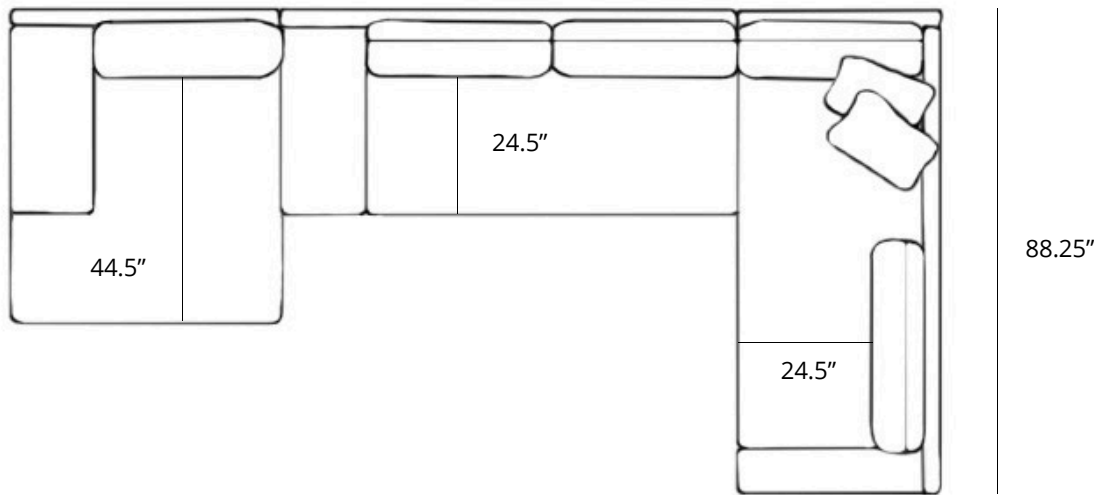

Refined Luxury Living

All measurements are approximations

Left Arm Sofa

88.25 in x 37.5 in x 30.75 in (Width x Depth x Height) Seat Height: 16.5 in Seat Depth: 24.5 in

Right Arm Sofa

88.25 in x 37.5 in x 30.75 in (Width x Depth x Height)
Seat Height: 16.5 in
Seat Depth: 24.5 in

Armless Sofa with Left Storage Table

83 in x 37.5 in x 30.75 in (Width x Depth x Height) Seat Height: 16.5 in Seat Depth: 24.5 in

Armless Sofa with Right Storage Table

83 in x 37.5 in x 30.75 in (Width x Depth x Height) Seat Height: 16.5 in Seat Depth: 24.5 in

Refined Luxury Living

Armless Sofa with Left Armrest
83 in x 37.5 in x 30.75 in (Width x Depth x Height)
Seat Height: 16.5 in
Seat Depth: 24.5 in

Armless Sofa with Right Armrest
83 in x 37.5 in x 30.75 in (Width x Depth x Height)
Seat Height: 16.5 in
Seat Depth: 24.5 in

Dimensions

Configurations

Modular Sectional

C-Shape

Sectional Sofa with Storage

Sofa Right Arm

Modular Daybed

Sectional Sofa with Armrest