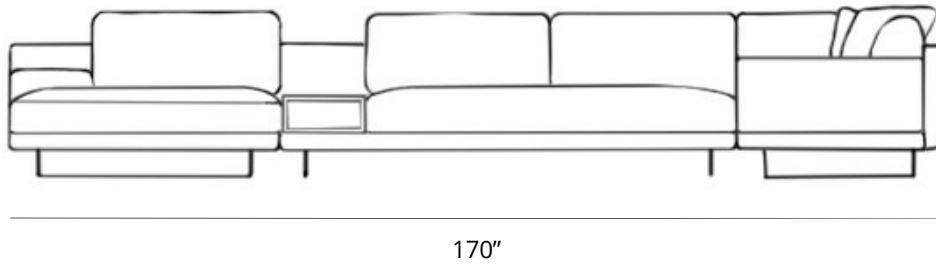

Refined Luxury Living

All measurements are approximations

Left Arm Sofa

88.25 in x 37.5 in x 30.75 in (Width x Depth x Height) Seat Height: 16.5 in Seat Depth: 24.5 in

Right Arm Sofa

88.25 in x 37.5 in x 30.75 in (Width x Depth x Height)
Seat Height: 16.5 in
Seat Depth: 24.5 in

Armless Sofa with Left Storage Table

83 in x 37.5 in x 30.75 in (Width x Depth x Height) Seat Height: 16.5 in Seat Depth: 24.5 in

Armless Sofa with Right Storage Table

83 in x 37.5 in x 30.75 in (Width x Depth x Height) Seat Height: 16.5 in Seat Depth: 24.5 in

Refined Luxury Living

Armless Sofa with Left Armrest
83 in x 37.5 in x 30.75 in (Width x Depth x Height)
Seat Height: 16.5 in
Seat Depth: 24.5 in

Armless Sofa with Right Armrest
83 in x 37.5 in x 30.75 in (Width x Depth x Height)
Seat Height: 16.5 in
Seat Depth: 24.5 in

Dimensions

Configurations

Modular Sectional

C-Shape

Sectional Sofa with Storage

Sofa Right Arm

Modular Daybed

Sectional Sofa with Armrest