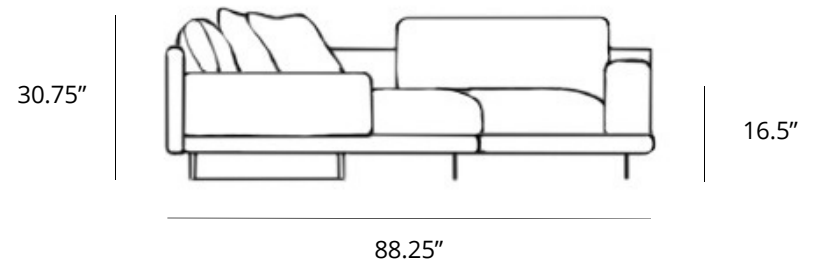

Refined Luxury Living

All measurements are approximations

Left Arm Sofa

88.25 in x 37.5 in x 30.75 in (Width x Depth x Height) Seat Height: 16.5 in Seat Depth: 24.5 in

Right Arm Sofa

88.25 in x 37.5 in x 30.75 in (Width x Depth x Height)
Seat Height: 16.5 in
Seat Depth: 24.5 in

Armless Sofa with Left Storage Table

83 in x 37.5 in x 30.75 in (Width x Depth x Height) Seat Height: 16.5 in Seat Depth: 24.5 in

Armless Sofa with Right Storage Table

83 in x 37.5 in x 30.75 in (Width x Depth x Height) Seat Height: 16.5 in Seat Depth: 24.5 in

Refined Luxury Living

Armless Sofa with Left Armrest
83 in x 37.5 in x 30.75 in (Width x Depth x Height)
Seat Height: 16.5 in
Seat Depth: 24.5 in

Armless Sofa with Right Armrest
83 in x 37.5 in x 30.75 in (Width x Depth x Height)
Seat Height: 16.5 in
Seat Depth: 24.5 in

Dimensions

Configurations

Modular Sectional

C-Shape

Sectional Sofa with Storage

Sofa Right Arm

Modular Daybed

Sectional Sofa with Armrest