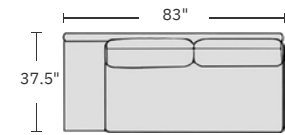

Armless Sofa with Storage