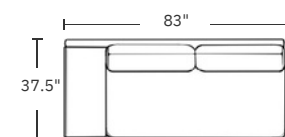

Dimensions

Configurations

Modular Sectional

C-Shape

Sectional Sofa with Storage

Sofa Right Arm

Modular Daybed

Sectional Sofa with Armrest

Armless Sofa with Storage

Living

L-Shape

Armless Sofa with Armrest

● Armless Sofa with Storage

Swatches

Alesund
Modern Felt

Narwhal
Plush Weave