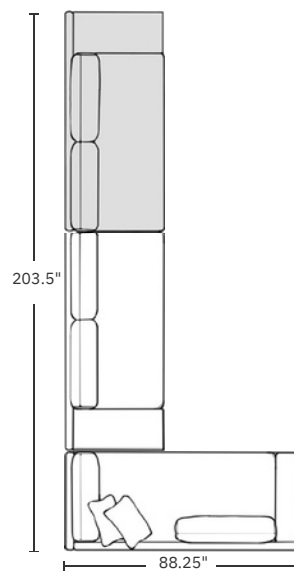

Configurations

Modular Sectional

L-Shape

● Armless Sofa with Storage