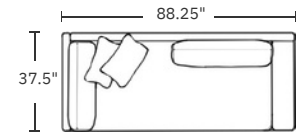

Left Chaise with Armrest

49.5 in x 57 in x 30.75 in (Width x Depth x Height) Seat Height: 16.5 in Seat Depth: 44.5 in

Refined Luxury Living

All measurements are approximations

Right Chaise with Armrest

49.5 in x 57 in x 30.75 in (Width x Depth x Height) Seat Height: 16.5 in Seat Depth: 44.5 in

Refined Luxury Living

Armless Sofa with Left Armrest
83 in x 37.5 in x 30.75 in (Width x Depth x Height)
Seat Height: 16.5 in
Seat Depth: 24.5 in

Armless Sofa with Right Armrest
83 in x 37.5 in x 30.75 in (Width x Depth x Height)
Seat Height: 16.5 in
Seat Depth: 24.5 in

Dimensions

Configurations

Modular Sectional

C-Shape

Sectional Sofa with Storage

Sofa Right Arm

Modular Daybed

Sectional Sofa with Armrest