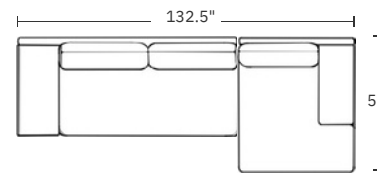

Refined Luxury Living

All measurements are approximations

Left Arm Sofa

88.25 in x 37.5 in x 30.75 in (Width x Depth x Height) Seat Height: 16.5 in Seat Depth: 24.5 in

Right Arm Sofa

88.25 in x 37.5 in x 30.75 in (Width x Depth x Height)
Seat Height: 16.5 in
Seat Depth: 24.5 in

Left Chaise with Armrest

49.5 in x 57 in x 30.75 in (Width x Depth x Height) Seat Height: 16.5 in Seat Depth: 44.5 in

Refined Luxury Living

All measurements are approximations

Right Chaise with Armrest

49.5 in x 57 in x 30.75 in (Width x Depth x Height) Seat Height: 16.5 in Seat Depth: 44.5 in

Refined Luxury Living

Armless Sofa with Left Armrest
83 in x 37.5 in x 30.75 in (Width x Depth x Height)
Seat Height: 16.5 in
Seat Depth: 24.5 in

Armless Sofa with Right Armrest
83 in x 37.5 in x 30.75 in (Width x Depth x Height)
Seat Height: 16.5 in
Seat Depth: 24.5 in

Dimensions

Configurations

Modular Sectional

C-Shape

Sectional Sofa with Storage

Sofa Right Arm

Modular Daybed

Sectional Sofa with Armrest