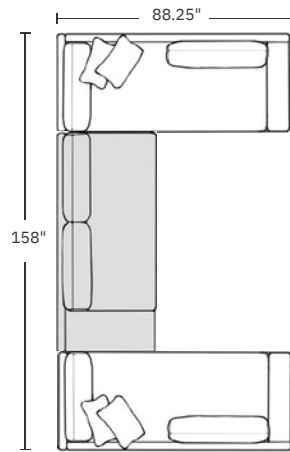

Left Chaise with Armrest

49.5 in x 57 in x 30.75 in (Width x Depth x Height) Seat Height: 16.5 in Seat Depth: 44.5 in

Refined Luxury Living

All measurements are approximations

Right Chaise with Armrest

49.5 in x 57 in x 30.75 in (Width x Depth x Height) Seat Height: 16.5 in Seat Depth: 44.5 in

Armless Sofa with Left Storage Table

83 in x 37.5 in x 30.75 in (Width x Depth x Height) Seat Height: 16.5 in Seat Depth: 24.5 in

Armless Sofa with Right Storage Table

83 in x 37.5 in x 30.75 in (Width x Depth x Height) Seat Height: 16.5 in Seat Depth: 24.5 in

Refined Luxury Living

Armless Sofa with Left Armrest
83 in x 37.5 in x 30.75 in (Width x Depth x Height)
Seat Height: 16.5 in
Seat Depth: 24.5 in

Armless Sofa with Right Armrest
83 in x 37.5 in x 30.75 in (Width x Depth x Height)
Seat Height: 16.5 in
Seat Depth: 24.5 in

Dimensions

Configurations

Modular Sectional

C-Shape

Sectional Sofa with Storage

Sofa Right Arm

Modular Daybed

Sectional Sofa with Armrest