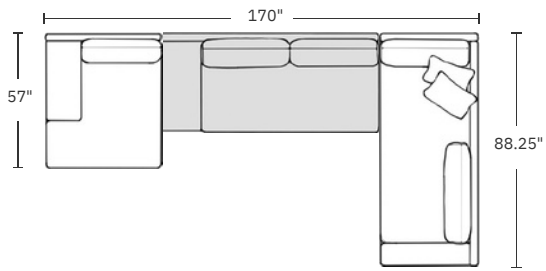

Left Chaise with Armrest

49.5 in x 57 in x 30.75 in (Width x Depth x Height) Seat Height: 16.5 in Seat Depth: 44.5 in

Refined Luxury Living

All measurements are approximations

Right Chaise with Armrest

49.5 in x 57 in x 30.75 in (Width x Depth x Height) Seat Height: 16.5 in Seat Depth: 44.5 in

Armless Sofa with Left Storage Table

83 in x 37.5 in x 30.75 in (Width x Depth x Height) Seat Height: 16.5 in Seat Depth: 24.5 in

Armless Sofa with Right Storage Table

83 in x 37.5 in x 30.75 in (Width x Depth x Height) Seat Height: 16.5 in Seat Depth: 24.5 in

Refined Luxury Living

Armless Sofa with Left Armrest
83 in x 37.5 in x 30.75 in (Width x Depth x Height)
Seat Height: 16.5 in
Seat Depth: 24.5 in

Armless Sofa with Right Armrest
83 in x 37.5 in x 30.75 in (Width x Depth x Height)
Seat Height: 16.5 in
Seat Depth: 24.5 in

Dimensions

Configurations

Modular Sectional

C-Shape

Sectional Sofa with Storage

Sofa Right Arm

Modular Daybed

Sectional Sofa with Armrest