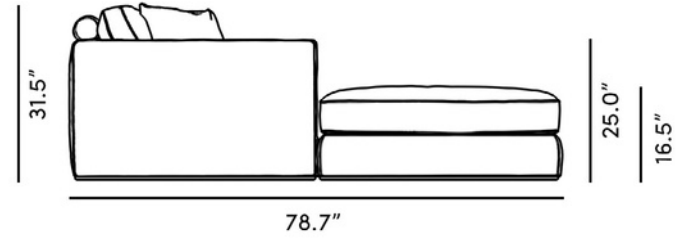

Modern. Curated. Crafted.

All measurements are approximations

1-Seater - Left Arm
47.5 in x 41 in x 32.5 in (Width x Depth x Height)
Seat Height: 16.5 in
Seat Depth: 25.2 in
Arm Height: 25 in

1-Seater - Right Arm
47.5 in x 41 in x 32.5 in (Width x Depth x Height)
Seat Height: 16.5 in
Seat Depth: 25.2 in
Arm Height: 25 in

Corner
40 in x 40 in x 32 in (Width x Depth x Height)
Seat Height: 16.5 in
Seat Depth: 25.2 in

Modern. Curated. Crafted.

All measurements are approximations

1-Seater - Armless

39 in x 41 in x 32.5 in (Width x Depth x Height)

Seat Height: 16.5 in

Seat Depth: 25.2 in

1-Seater - Ottoman

47.5 in x 41 in x 16.5 in (Width x Depth x Height)

Seat Height: 16.5 in

Seat Depth: 41 in

Modern. Curated. Crafted.

Dimensions

Configurations

Sectional – Standard

L-Shape

Sofa - Compact

C-Shape

Sofa

Modular – Open

3-Piece Sofa