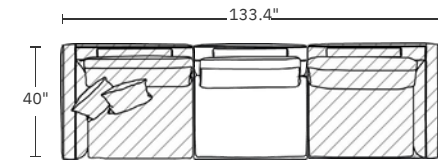

Corner
40 in x 40 in x 32 in (Width x Depth x Height)
Seat Height: 16.5 in
Seat Depth: 25.2 in

Modern. Curated. Crafted.

All measurements are approximations

1-Seater - Armless

39 in x 41 in x 32.5 in (Width x Depth x Height)

Seat Height: 16.5 in

Seat Depth: 25.2 in

1-Seater - Ottoman

47.5 in x 41 in x 16.5 in (Width x Depth x Height)

Seat Height: 16.5 in

Seat Depth: 41 in

Modern. Curated. Crafted.

Dimensions

Configurations

Sectional – Standard

L-Shape

Sofa - Compact

C-Shape

Sofa

Modular – Open

3-Piece Sofa