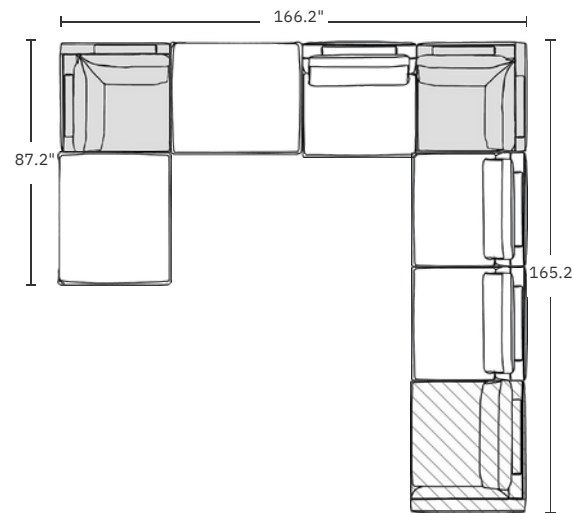

Modern. Curated. Crafted.

All measurements are approximations

1-Seater - Left Arm
47.5 in x 41 in x 32.5 in (Width x Depth x Height)
Seat Height: 16.5 in
Seat Depth: 25.2 in
Arm Height: 25 in

1-Seater - Right Arm
47.5 in x 41 in x 32.5 in (Width x Depth x Height)
Seat Height: 16.5 in
Seat Depth: 25.2 in
Arm Height: 25 in

Corner
40 in x 40 in x 32 in (Width x Depth x Height)
Seat Height: 16.5 in
Seat Depth: 25.2 in

Modern. Curated. Crafted.

All measurements are approximations

1-Seater - Armless

39 in x 41 in x 32.5 in (Width x Depth x Height)

Seat Height: 16.5 in

Seat Depth: 25.2 in

1-Seater - Ottoman

47.5 in x 41 in x 16.5 in (Width x Depth x Height)

Seat Height: 16.5 in

Seat Depth: 41 in

Modern. Curated. Crafted.

Dimensions

Configurations

Sectional – Standard

L-Shape

Sofa - Compact

C-Shape

Sofa

Modular – Open

3-Piece Sofa