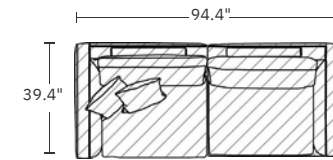

Corner
40 in x 40 in x 32 in (Width x Depth x Height)
Seat Height: 16.5 in
Seat Depth: 25.2 in

Modern. Curated. Crafted.

All measurements are approximations

1-Seater - Armless

39 in x 41 in x 32.5 in (Width x Depth x Height)

Seat Height: 16.5 in

Seat Depth: 25.2 in

1-Seater - Ottoman

47.5 in x 41 in x 16.5 in (Width x Depth x Height)

Seat Height: 16.5 in

Seat Depth: 41 in

Modern. Curated. Crafted.

Dimensions

Configurations

Sectional – Standard

L-Shape

Sofa - Compact

C-Shape

Sofa

Modular – Open

3-Piece Sofa