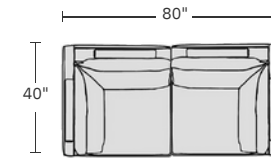

Corner
40 in x 40 in x 32 in (Width x Depth x Height)
Seat Height: 16.5 in
Seat Depth: 25.2 in

Modern. Curated. Crafted.

All measurements are approximations

1-Seater - Armless

39 in x 41 in x 32.5 in (Width x Depth x Height)

Seat Height: 16.5 in

Seat Depth: 25.2 in

1-Seater - Ottoman

47.5 in x 41 in x 16.5 in (Width x Depth x Height)

Seat Height: 16.5 in

Seat Depth: 41 in

Modern. Curated. Crafted.

Dimensions

Configurations

Sectional – Standard

L-Shape

Sofa - Compact

C-Shape

Sofa

Modular – Open

3-Piece Sofa