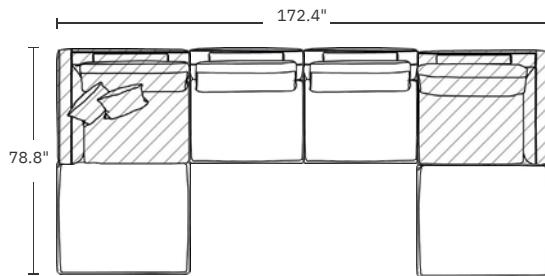

Corner
40 in x 40 in x 32 in (Width x Depth x Height)
Seat Height: 16.5 in
Seat Depth: 25.2 in

Modern. Curated. Crafted.

All measurements are approximations

1-Seater - Armless

39 in x 41 in x 32.5 in (Width x Depth x Height)

Seat Height: 16.5 in

Seat Depth: 25.2 in

1-Seater - Ottoman

47.5 in x 41 in x 16.5 in (Width x Depth x Height)

Seat Height: 16.5 in

Seat Depth: 41 in

Modern. Curated. Crafted.

Dimensions

Configurations

Sectional – Standard

L-Shape

Sofa - Compact

C-Shape

Sofa

Modular – Open

3-Piece Sofa