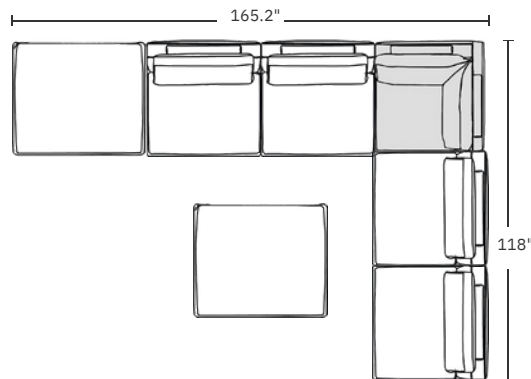

Modular – Coffee Table