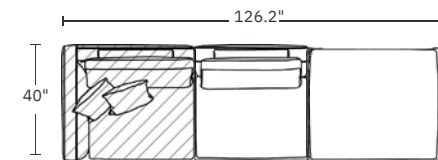

Configurations

Sectional – Standard

● Corner piece

▨ Left/right 1-seater piece