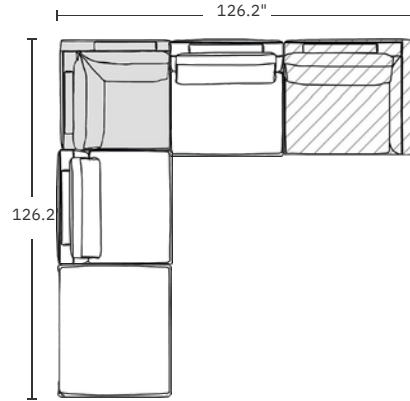

Modern. Curated. Crafted.

All measurements are approximations

1-Seater - Left Arm
47.5 in x 41 in x 32.5 in (Width x Depth x Height)
Seat Height: 16.5 in
Seat Depth: 25.2 in
Arm Height: 25 in

1-Seater - Right Arm
47.5 in x 41 in x 32.5 in (Width x Depth x Height)
Seat Height: 16.5 in
Seat Depth: 25.2 in
Arm Height: 25 in

Corner
40 in x 40 in x 32 in (Width x Depth x Height)
Seat Height: 16.5 in
Seat Depth: 25.2 in

Modern. Curated. Crafted.

All measurements are approximations

1-Seater - Armless

39 in x 41 in x 32.5 in (Width x Depth x Height)

Seat Height: 16.5 in

Seat Depth: 25.2 in

1-Seater - Ottoman

47.5 in x 41 in x 16.5 in (Width x Depth x Height)

Seat Height: 16.5 in

Seat Depth: 41 in

Modern. Curated. Crafted.

Dimensions

Configurations

Sectional – Standard

L-Shape

Sofa - Compact

C-Shape

Sofa

Modular – Open

3-Piece Sofa