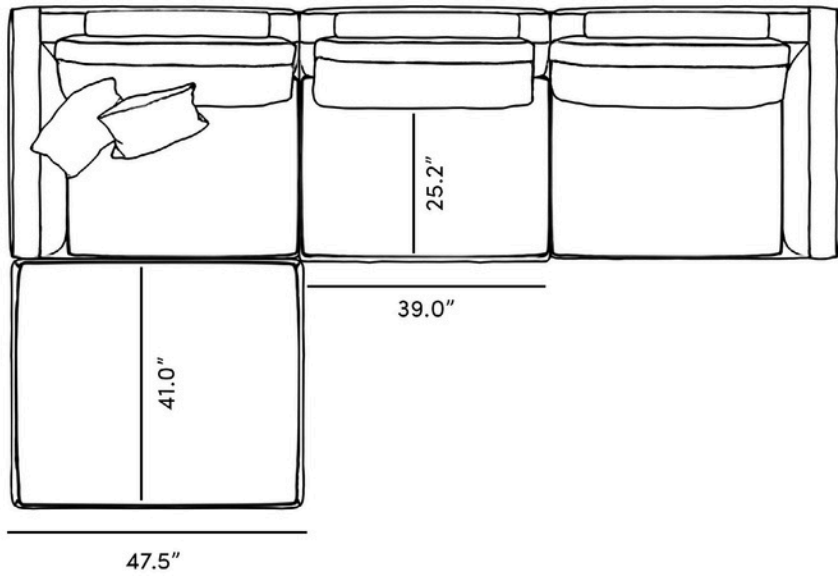

Corner
40 in x 40 in x 32 in (Width x Depth x Height)
Seat Height: 16.5 in
Seat Depth: 25.2 in

Modern. Curated. Crafted.

All measurements are approximations

1-Seater - Armless

39 in x 41 in x 32.5 in (Width x Depth x Height)

Seat Height: 16.5 in

Seat Depth: 25.2 in

1-Seater - Ottoman

47.5 in x 41 in x 16.5 in (Width x Depth x Height)

Seat Height: 16.5 in

Seat Depth: 41 in

Modern. Curated. Crafted.

Dimensions