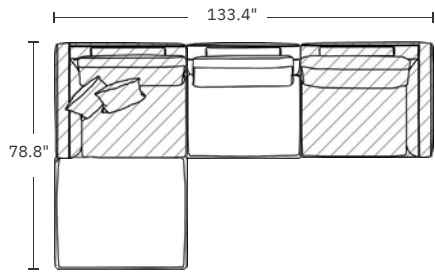

Modern. Curated. Crafted.

All measurements are approximations

1-Seater - Left Arm
47.5 in x 41 in x 32.5 in (Width x Depth x Height)
Seat Height: 16.5 in
Seat Depth: 25.2 in
Arm Height: 25 in

1-Seater - Right Arm
47.5 in x 41 in x 32.5 in (Width x Depth x Height)
Seat Height: 16.5 in
Seat Depth: 25.2 in
Arm Height: 25 in

Corner
40 in x 40 in x 32 in (Width x Depth x Height)
Seat Height: 16.5 in
Seat Depth: 25.2 in

Modern. Curated. Crafted.

All measurements are approximations

1-Seater - Armless

39 in x 41 in x 32.5 in (Width x Depth x Height)

Seat Height: 16.5 in

Seat Depth: 25.2 in

1-Seater - Ottoman

47.5 in x 41 in x 16.5 in (Width x Depth x Height)

Seat Height: 16.5 in

Seat Depth: 41 in

Modern. Curated. Crafted.

Dimensions

Configurations

Sectional – Standard

L-Shape

Sofa - Compact

C-Shape

Sofa

Modular – Open

3-Piece Sofa