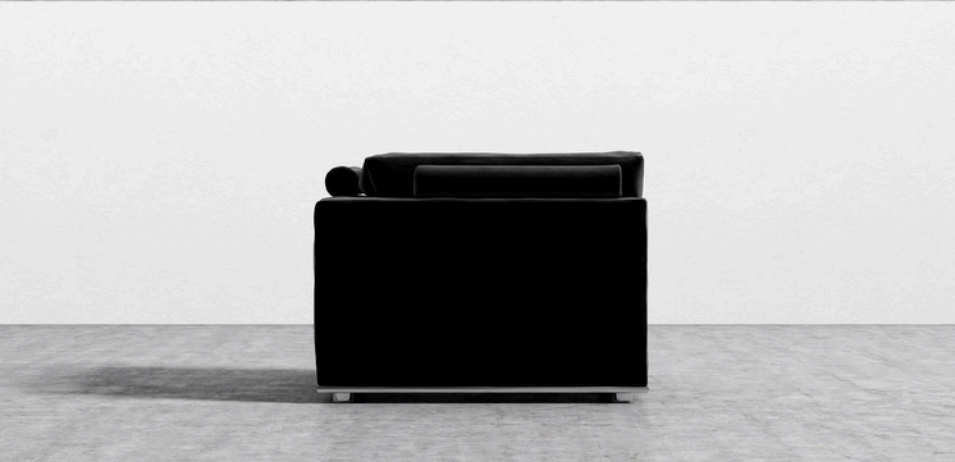

Quartz Modular

Modern. Curated. Crafted.

Quartz

The Quartz Modular Sofa, inspired by Italian design, seamlessly blends sophisticated style with casual comfort. Designed for grand spaces, each sectional piece is crafted with extra width, creating a more expansive and luxurious feel.

Modern. Curated. Crafted.

Details

- **Durable Construction:** Built with a kiln-dried hardwood frame, reinforced with doweled joints and corner blocks for exceptional strength.
- **Premium Comfort:** Soft-padded frame made with polyurethane foam wrapped in polyester fiber for a plush feel.
- **Supportive Seating:** Features 8-gauge sinuous spring construction for lasting support and resilience.
- **Luxurious Cushioning:** Three-layer high-density foam topped with 100% premium goose feathers for an ultra-soft yet supportive seat.
- **Sleek Design:** Round, low-profile solid stainless steel legs add a modern touch.
- **Customizable Configuration:** Available in preset or custom modular designs to perfectly fit your space.
- **Easy Assembly:** Light assembly required—only the legs need to be attached for your convenience.

Modern. Curated. Crafted.

All measurements are approximations

1-Seater - Left Arm
47.5 in x 41 in x 32.5 in (Width x Depth x Height)
Seat Height: 16.5 in
Seat Depth: 25.2 in
Arm Height: 25 in

1-Seater - Right Arm
47.5 in x 41 in x 32.5 in (Width x Depth x Height)
Seat Height: 16.5 in
Seat Depth: 25.2 in
Arm Height: 25 in

Corner
40 in x 40 in x 32 in (Width x Depth x Height)
Seat Height: 16.5 in
Seat Depth: 25.2 in

Modern. Curated. Crafted.

All measurements are approximations

1-Seater - Armless

39 in x 41 in x 32.5 in (Width x Depth x Height)