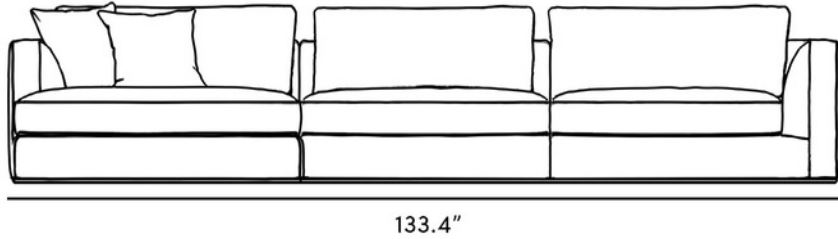

Corner
40 in x 40 in x 32 in (Width x Depth x Height)
Seat Height: 16.5 in
Seat Depth: 25.2 in

Modern. Curated. Crafted.

All measurements are approximations

1-Seater - Armless

39 in x 41 in x 32.5 in (Width x Depth x Height)

Seat Height: 16.5 in

Seat Depth: 25.2 in

1-Seater - Ottoman

47.5 in x 41 in x 16.5 in (Width x Depth x Height)

Seat Height: 16.5 in

Seat Depth: 41 in

Modern. Curated. Crafted.

Dimensions

Configurations

Sectional – Standard

L-Shape

Sofa - Compact

C-Shape

Sofa

Modular – Open

3-Piece Sofa