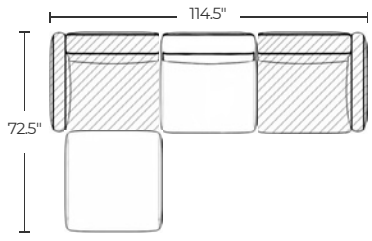

Modern. Curated. Crafted.

All measurements are approximations

Left Arm

39.5 in x 36.25 in x 26 in (Width x Depth x Height)

Seat Height: 14.5 in Seat Depth: 25.5 in Arm
Height: 26 in

Right Arm

39.5 in x 36.25 in x 26 in (Width x Depth x Height)

Seat Height: 14.5 in Seat Depth: 25.5 in Arm
Height: 26 in

Armless

35.5 in x 36.25 in x 26 in (Width x Depth x Height)

Seat Height: 14.5 in Seat Depth: 25.5 in

Modern. Curated. Crafted.

All measurements are approximations

Ottoman

35.5in x 36.25 in x 14.5 in (Width x Depth x Height)

Seat Height: 14.5 in

Corner

39.5 in x 36.25 in x 26 in (Width x Depth x Height)

Seat Height: 14.5 in Seat Depth: 25.5 in Arm

Height: 26 in

Modern. Curated. Crafted.

Dimensions

Configurations

Sectional - Standard

-  Corner piece
-  Left/right 1-seater piece

Swatches

Alesund
Modern Felt

Narwhal
Plush Weave

Porpoise
Plush Weave