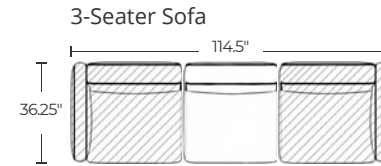

Modern. Curated. Crafted.

All measurements are approximations

Left Arm

39.5 in x 36.25 in x 26 in (Width x Depth x Height)

Seat Height: 14.5 in Seat Depth: 25.5 in Arm
Height: 26 in

Right Arm

39.5 in x 36.25 in x 26 in (Width x Depth x Height)

Seat Height: 14.5 in Seat Depth: 25.5 in Arm
Height: 26 in

Armless

35.5 in x 36.25 in x 26 in (Width x Depth x Height)

Seat Height: 14.5 in Seat Depth: 25.5 in

Modern. Curated. Crafted.

All measurements are approximations

Ottoman

35.5in x 36.25 in x 14.5 in (Width x Depth x Height)

Seat Height: 14.5 in

Corner

39.5 in x 36.25 in x 26 in (Width x Depth x Height)

Seat Height: 14.5 in Seat Depth: 25.5 in Arm

Height: 26 in

Modern. Curated. Crafted.

Dimensions

Configurations

Sectional - Standard

-  Corner piece
-  Left/right 1-seater piece

Swatches

Alesund
Modern Felt

Narwhal
Plush Weave

Porpoise
Plush Weave