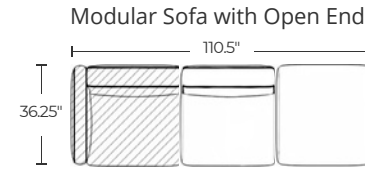

Modern. Curated. Crafted.

All measurements are approximations

Left Arm

39.5 in x 36.25 in x 26 in (Width x Depth x Height)

Seat Height: 14.5 in Seat Depth: 25.5 in Arm
Height: 26 in

Right Arm

39.5 in x 36.25 in x 26 in (Width x Depth x Height)

Seat Height: 14.5 in Seat Depth: 25.5 in Arm
Height: 26 in

Armless

35.5 in x 36.25 in x 26 in (Width x Depth x Height)

Seat Height: 14.5 in Seat Depth: 25.5 in

Modern. Curated. Crafted.

All measurements are approximations

Ottoman

35.5in x 36.25 in x 14.5 in (Width x Depth x Height)

Seat Height: 14.5 in

Corner

39.5 in x 36.25 in x 26 in (Width x Depth x Height)

Seat Height: 14.5 in Seat Depth: 25.5 in Arm

Height: 26 in

Modern. Curated. Crafted.

Dimensions

Configurations

Sectional - Standard

-  Corner piece
-  Left/right 1-seater piece

Swatches

Alesund
Modern Felt

Narwhal
Plush Weave

Porpoise
Plush Weave