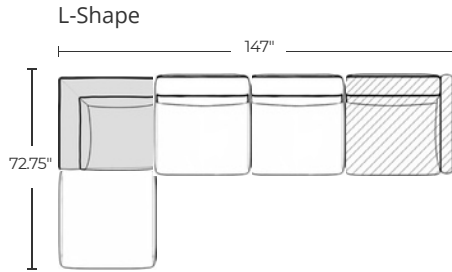

Modern. Curated. Crafted.

All measurements are approximations

Left Arm

39.5 in x 36.25 in x 26 in (Width x Depth x Height)

Seat Height: 14.5 in Seat Depth: 25.5 in Arm
Height: 26 in

Right Arm

39.5 in x 36.25 in x 26 in (Width x Depth x Height)

Seat Height: 14.5 in Seat Depth: 25.5 in Arm
Height: 26 in

Armless

35.5 in x 36.25 in x 26 in (Width x Depth x Height)

Seat Height: 14.5 in Seat Depth: 25.5 in

Modern. Curated. Crafted.

All measurements are approximations

Ottoman

35.5in x 36.25 in x 14.5 in (Width x Depth x Height)

Seat Height: 14.5 in

Corner

39.5 in x 36.25 in x 26 in (Width x Depth x Height)

Seat Height: 14.5 in Seat Depth: 25.5 in Arm

Height: 26 in

Modern. Curated. Crafted.

Dimensions

Configurations

Sectional - Standard

-  Corner piece
-  Left/right 1-seater piece

Swatches

Alesund
Modern Felt

Narwhal
Plush Weave

Porpoise
Plush Weave