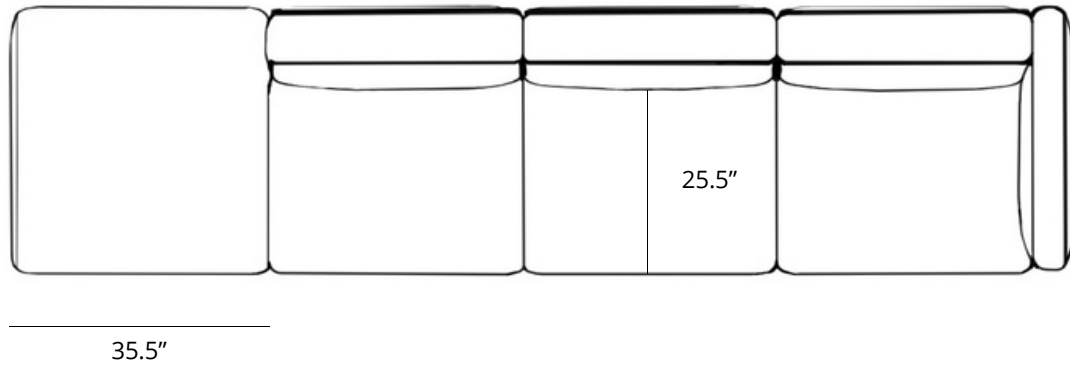

Modern. Curated. Crafted.

All measurements are approximations

Left Arm

39.5 in x 36.25 in x 26 in (Width x Depth x Height)

Seat Height: 14.5 in Seat Depth: 25.5 in Arm
Height: 26 in

Right Arm

39.5 in x 36.25 in x 26 in (Width x Depth x Height)

Seat Height: 14.5 in Seat Depth: 25.5 in Arm
Height: 26 in

Armless

35.5 in x 36.25 in x 26 in (Width x Depth x Height)

Seat Height: 14.5 in Seat Depth: 25.5 in

Modern. Curated. Crafted.

All measurements are approximations

Ottoman

35.5in x 36.25 in x 14.5 in (Width x Depth x Height)

Seat Height: 14.5 in

Corner

39.5 in x 36.25 in x 26 in (Width x Depth x Height)

Seat Height: 14.5 in Seat Depth: 25.5 in Arm

Height: 26 in

Modern. Curated. Crafted.

Dimensions

Configurations

Sectional - Standard

-  Corner piece
-  Left/right 1-seater piece

Swatches

Alesund
Modern Felt

Narwhal
Plush Weave

Porpoise
Plush Weave