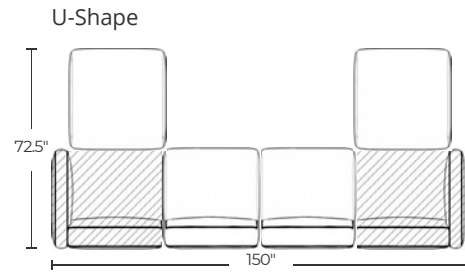

Modern. Curated. Crafted.

All measurements are approximations

Left Arm

39.5 in x 36.25 in x 26 in (Width x Depth x Height)

Seat Height: 14.5 in Seat Depth: 25.5 in Arm
Height: 26 in

Right Arm

39.5 in x 36.25 in x 26 in (Width x Depth x Height)

Seat Height: 14.5 in Seat Depth: 25.5 in Arm
Height: 26 in

Armless

35.5 in x 36.25 in x 26 in (Width x Depth x Height)

Seat Height: 14.5 in Seat Depth: 25.5 in

Modern. Curated. Crafted.

All measurements are approximations

Ottoman

35.5in x 36.25 in x 14.5 in (Width x Depth x Height)

Seat Height: 14.5 in

Corner

39.5 in x 36.25 in x 26 in (Width x Depth x Height)

Seat Height: 14.5 in Seat Depth: 25.5 in Arm

Height: 26 in

Modern. Curated. Crafted.

Dimensions

Configurations

Sectional - Standard

-  Corner piece
-  Left/right 1-seater piece

Swatches

Alesund
Modern Felt

Narwhal
Plush Weave

Porpoise
Plush Weave