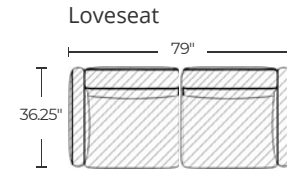

Modern. Curated. Crafted.

All measurements are approximations

Left Arm

39.5 in x 36.25 in x 26 in (Width x Depth x Height)

Seat Height: 14.5 in Seat Depth: 25.5 in Arm
Height: 26 in

Right Arm

39.5 in x 36.25 in x 26 in (Width x Depth x Height)

Seat Height: 14.5 in Seat Depth: 25.5 in Arm
Height: 26 in

Armless

35.5 in x 36.25 in x 26 in (Width x Depth x Height)

Seat Height: 14.5 in Seat Depth: 25.5 in

Modern. Curated. Crafted.

All measurements are approximations

Ottoman

35.5in x 36.25 in x 14.5 in (Width x Depth x Height)

Seat Height: 14.5 in

Corner

39.5 in x 36.25 in x 26 in (Width x Depth x Height)

Seat Height: 14.5 in Seat Depth: 25.5 in Arm

Height: 26 in

Modern. Curated. Crafted.

Dimensions

Configurations

Sectional - Standard

-  Corner piece
-  Left/right 1-seater piece

Swatches

Alesund
Modern Felt

Narwhal
Plush Weave

Porpoise
Plush Weave