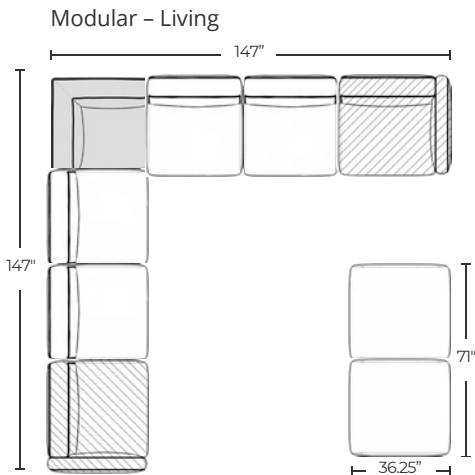

Modern. Curated. Crafted.

All measurements are approximations

Left Arm

39.5 in x 36.25 in x 26 in (Width x Depth x Height)

Seat Height: 14.5 in Seat Depth: 25.5 in Arm
Height: 26 in

Right Arm

39.5 in x 36.25 in x 26 in (Width x Depth x Height)

Seat Height: 14.5 in Seat Depth: 25.5 in Arm
Height: 26 in

Armless

35.5 in x 36.25 in x 26 in (Width x Depth x Height)

Seat Height: 14.5 in Seat Depth: 25.5 in

Modern. Curated. Crafted.

All measurements are approximations

Ottoman

35.5in x 36.25 in x 14.5 in (Width x Depth x Height)

Seat Height: 14.5 in

Corner

39.5 in x 36.25 in x 26 in (Width x Depth x Height)

Seat Height: 14.5 in Seat Depth: 25.5 in Arm

Height: 26 in

Modern. Curated. Crafted.

Dimensions

Configurations

Sectional - Standard

-  Corner piece
-  Left/right 1-seater piece

Swatches

Alesund
Modern Felt

Narwhal
Plush Weave

Porpoise
Plush Weave