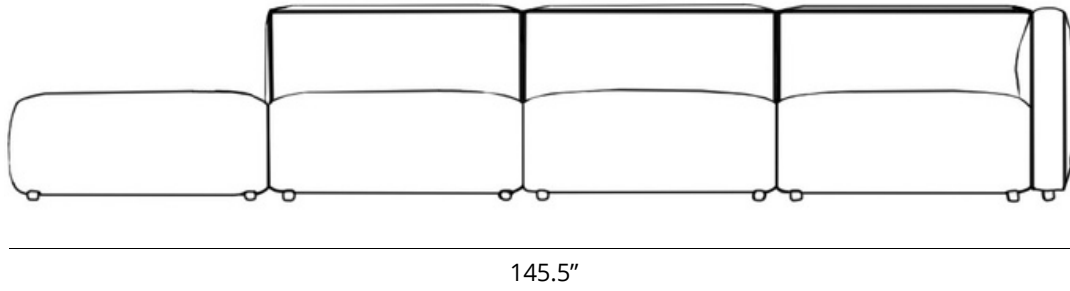

Seat Height: 14.5 in Seat Depth: 25.5 in Arm
Height: 26 in

Armless

35.5 in x 36.25 in x 26 in (Width x Depth x Height)

Seat Height: 14.5 in Seat Depth: 25.5 in

Modern. Curated. Crafted.

All measurements are approximations

Ottoman

35.5in x 36.25 in x 14.5 in (Width x Depth x Height)

Seat Height: 14.5 in

Corner

39.5 in x 36.25 in x 26 in (Width x Depth x Height)

Seat Height: 14.5 in Seat Depth: 25.5 in Arm

Height: 26 in

Modern. Curated. Crafted.

Dimensions

Configurations

Sectional - Standard

-  Corner piece
-  Left/right 1-seater piece

Swatches

Alesund
Modern Felt

Narwhal
Plush Weave

Porpoise
Plush Weave