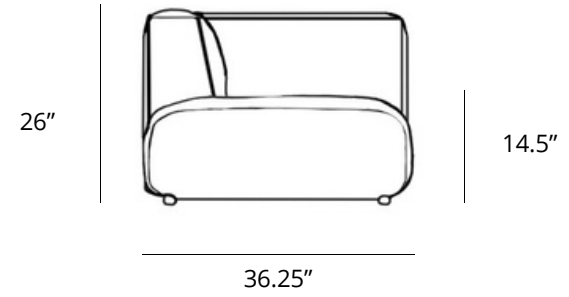

Modern. Curated. Crafted.

All measurements are approximations

Left Arm

39.5 in x 36.25 in x 26 in (Width x Depth x Height)

Seat Height: 14.5 in Seat Depth: 25.5 in Arm
Height: 26 in

Right Arm

39.5 in x 36.25 in x 26 in (Width x Depth x Height)

Seat Height: 14.5 in Seat Depth: 25.5 in Arm
Height: 26 in

Armless

35.5 in x 36.25 in x 26 in (Width x Depth x Height)

Seat Height: 14.5 in Seat Depth: 25.5 in

Modern. Curated. Crafted.

All measurements are approximations

Ottoman

35.5in x 36.25 in x 14.5 in (Width x Depth x Height)

Seat Height: 14.5 in

Corner

39.5 in x 36.25 in x 26 in (Width x Depth x Height)

Seat Height: 14.5 in Seat Depth: 25.5 in Arm

Height: 26 in

Modern. Curated. Crafted.

Dimensions

Configurations

Sectional - Standard

-  Corner piece
-  Left/right 1-seater piece

Swatches

Alesund
Modern Felt

Narwhal
Plush Weave

Porpoise
Plush Weave