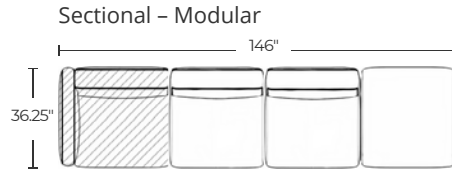

Modern. Curated. Crafted.

All measurements are approximations

Left Arm

39.5 in x 36.25 in x 26 in (Width x Depth x Height)

Seat Height: 14.5 in Seat Depth: 25.5 in Arm
Height: 26 in

Right Arm

39.5 in x 36.25 in x 26 in (Width x Depth x Height)

Seat Height: 14.5 in Seat Depth: 25.5 in Arm
Height: 26 in

Armless

35.5 in x 36.25 in x 26 in (Width x Depth x Height)

Seat Height: 14.5 in Seat Depth: 25.5 in

Modern. Curated. Crafted.

All measurements are approximations

Ottoman

35.5in x 36.25 in x 14.5 in (Width x Depth x Height)

Seat Height: 14.5 in

Corner

39.5 in x 36.25 in x 26 in (Width x Depth x Height)

Seat Height: 14.5 in Seat Depth: 25.5 in Arm

Height: 26 in

Modern. Curated. Crafted.

Dimensions

Configurations

Sectional - Standard

-  Corner piece
-  Left/right 1-seater piece

Swatches

Alesund
Modern Felt

Narwhal
Plush Weave

Porpoise
Plush Weave